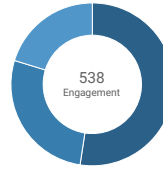

TOTAL POSTS

16 ↑ 60%

Avg. per day: <1

TOTAL ENGAGEMENT

538 ↑ 120.49%

Avg. per day: 18

TOP POST

directly via Instagram

10 Jul 2019 04:39 PM

Do you have your tickets? Taste of East Sac is just around the corner be sure to get you tickets before they are SOLD...

Reactions	65
Comments	3
Engagement	68
Engagement Rate	6%

ENGAGEMENT BY POST TYPE

TYPE	ENGAGEMENT	%
Image	282	52.42%
Video	147	27.32%
Carousel	109	20.26%